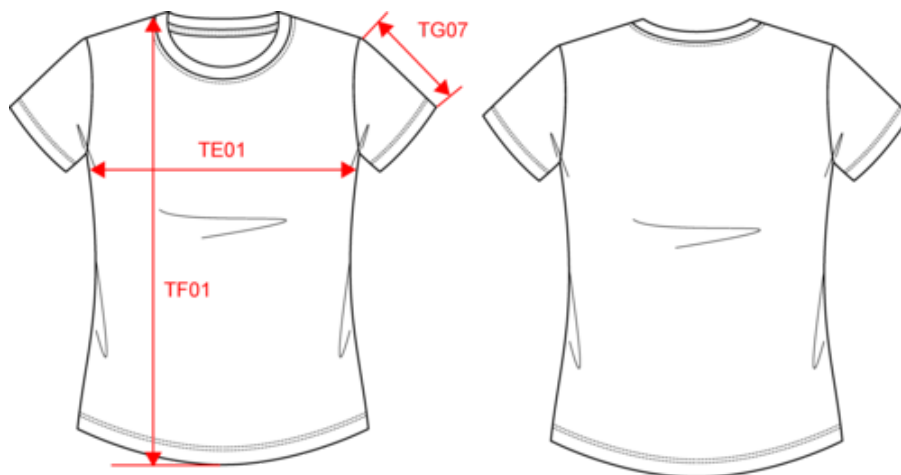

K30251C K30271C

KARIBAN

K3026IC

Ladies' BIO150IC crew neck t-shirt

Dimensions (cm)

Measurements in cm	XS	S	M	L	XL	XXL	3XL
TE01 - 1/2 chest width at 1.5cm below armhole	43.00	46.00	49.00	52.00	55.00	58.00	61.00
TF03 - Front total height from HSP	60.00	62.00	64.00	66.00	68.00	70.00	72.00
TG07 - Short sleeve length	15.75	16.50	17.25	18.00	18.75	19.50	20.25