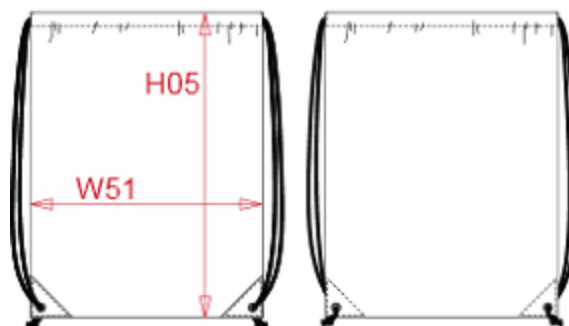

REFERENCE : KI0104

SIZES : U

COMPOSITION :

Main fabric : Polyester 210D PU backing 100%polyester
Fabric 1 : Fake leather PU As reinforce of bottom corners (front panel of the bag) 100% PU

FABRIC CONSTRUCTION AND FINISHING :

Polyester 210D PU backing

ARTICLE WEIGHT :

50 gr/pc

DESCRIPTION		COLORS	PANTONE SERIGRAPHIE
Français : Sac à dos avec cordelettes		Black	Black
English : Drawstring backpack		Fluorescent fuchsia	239C
Nederlands : Drawstring backpack		Kelly green	7727C
Deutsch : Rucksac		Navy	296C
Español : Mochila con cordones		Orange	1495C
Italiano : Zainetto		Purple	520C
Português : Saco / Mochila		Royal blue	287C
		White	White
		Yellow	109C
		Red	1795C
		Burnt lime	583C
		Burgundy	229C
		Chocolate	439C
		Dark grey	432C
		Turquoise	320C
		Pink	217C
		Sky blue	278C
		Light grey	2331C

MEASUREMENT	
Description	U
H05 Hauteur totale / Total height	45
W51 Total width	33

PACKING	
Box	200 pcs / box U => L:48cm W:36cm H:28cm GW:10.5kg NW:9.5kg