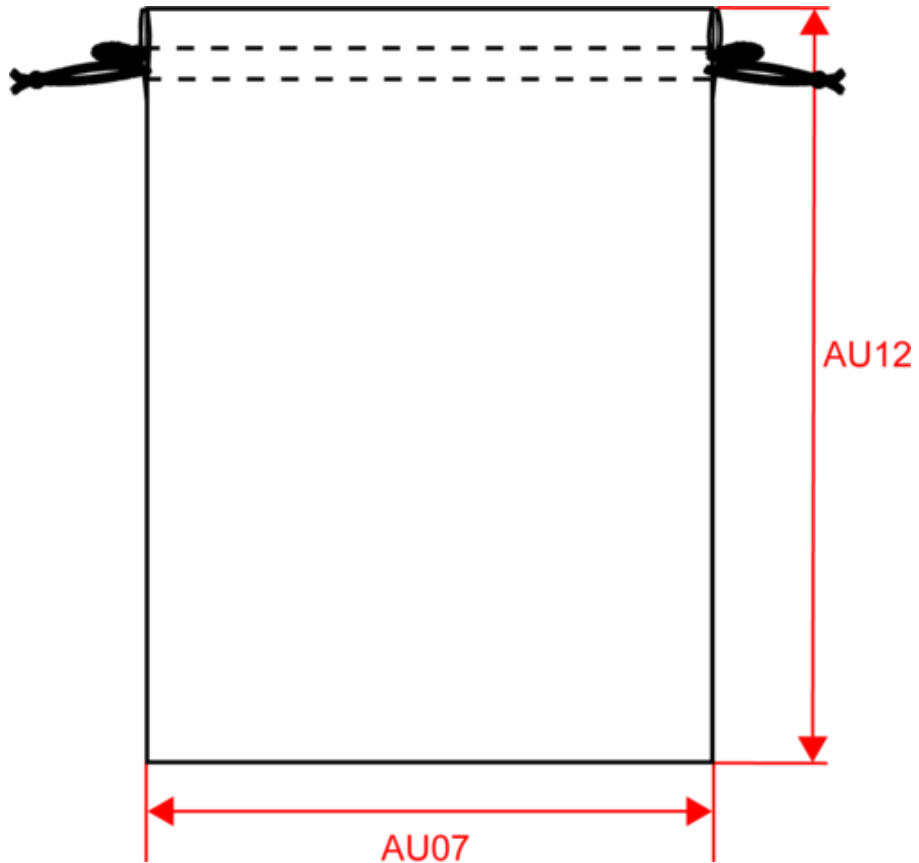

### Customs code

63079098

KI0750

Draw cord bag

Dimensions (cm)

Measurements in cm	XS	S	M	L	XL
AU07 - Total width	10.00	14.00	20.00	25.00	30.00
AU12 - Total height	15.00	23.00	26.00	32.00	44.00

KI0750