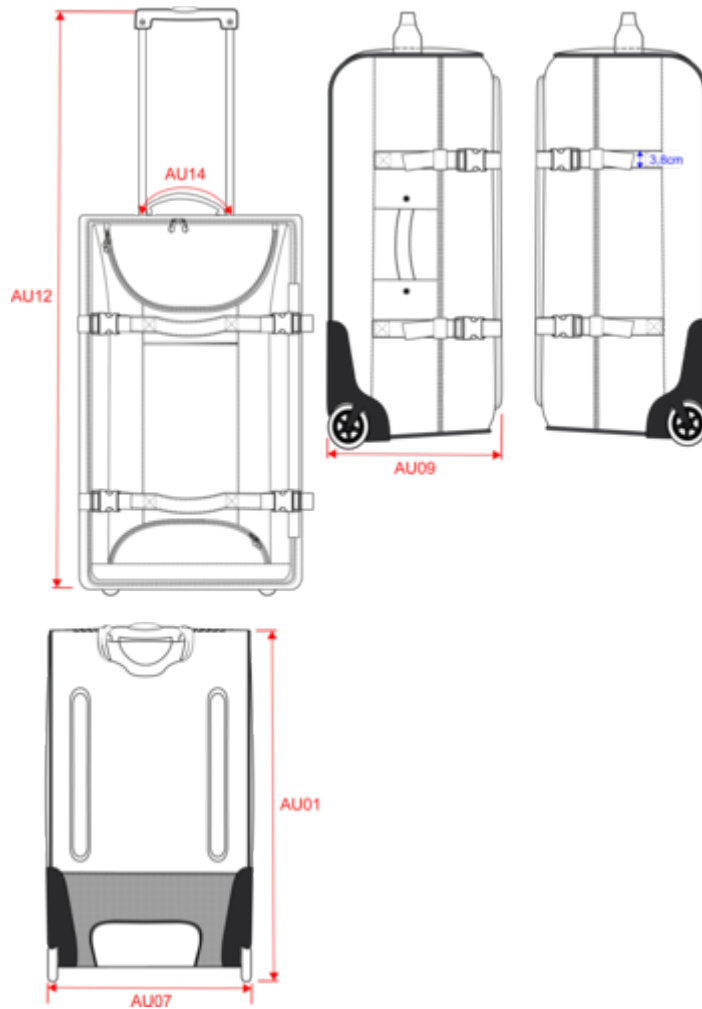

KI0845

XL trolley

- Large capacity and easy handling.
- Compression straps on both sides to secure and compress equipment.
- Easy decoration.

100% polyester. Wallet opening. Top opening with large compartment for easy decoration. Side compression straps. Reinforcing bars and protection on the back. Top side handles for easy handling, even when fully loaded.

Dimensions (cm)

Measurements in cm	One Size
AU01 - Side height	77.00
AU07 - Total width	38.50
AU09 - Depth of bottom part	35.00
AU12 - Total height	107.00
AU14 - Handle length	23.50

KI0845

XL trolley

Colours information

Black

RVB : 35,35,37
Pantone C : Black
Pantone TCX : 19-4004TCX

Logistic

1

2

Sizes	Width (cm)	Height (cm)	Length (cm)	Net weight (kg)	Gross weight (kg)	Pieces/Box	Pieces/Bundle
One Size	42.00000	45.00000	80.00000	7.60000	8.60000	2	0