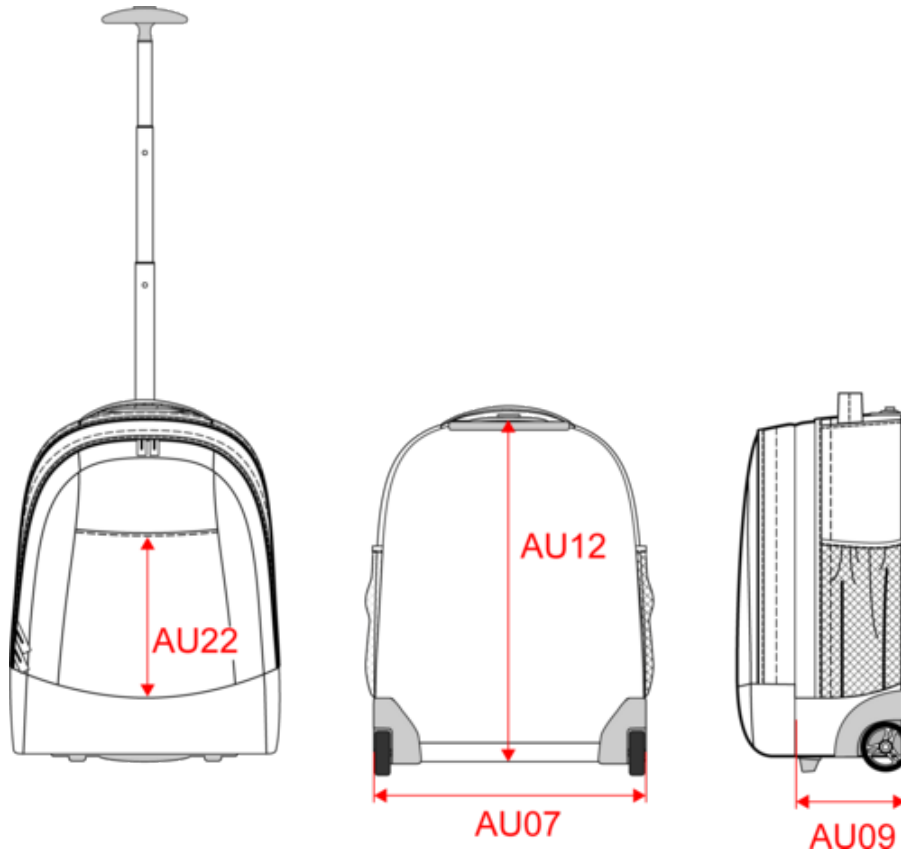

KI0846

Business trolley cabin case

- Business design and style.
- Cabin bag size.
- Easy decoration.

Special business trolley case with dimensions designed for aircraft cabins. Trolley system in elegant curved aluminium. Front compartment that can be used to hold documents. Lined laptop compartment. Large clothing compartment. 100% customisable front pocket.

Customs code

42029298

Business trolley cabin case

Dimensions (cm)

Measurements in cm	One Size
AU07 - Total width	36.50
AU09 - Depth of bottom part	19.00
AU12 - Total height	44.00
AU22 - Front pocket height	21.00

Sizes	Width (cm)	Height (cm)	Length (cm)	Net weight (kg)	Gross weight (kg)	Pieces/Box	Pieces/Bundle
One Size	39.00000	54.00000	65.00000	9.66000	11.00000	6	0