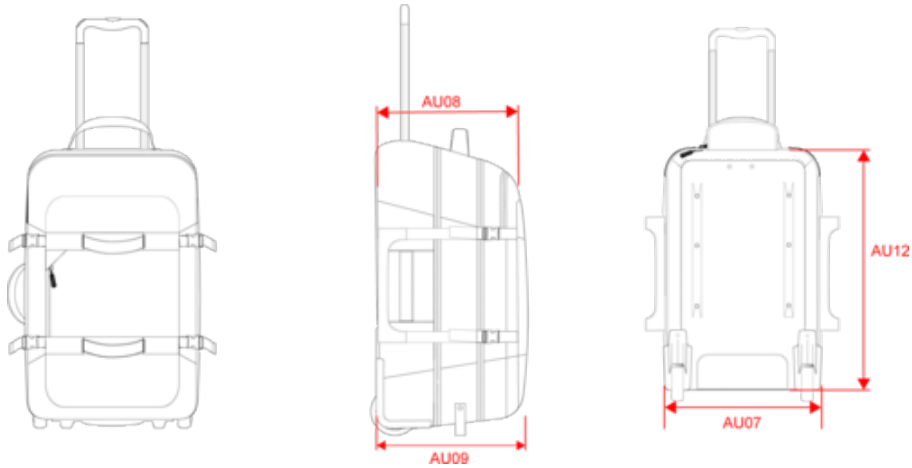

### Dimensions (cm)

Measurements in cm	One Size
AU07 - Total width	42.00
AU08 - Depth of top part	30.00
AU09 - Depth of bottom part	30.00
AU12 - Total height	83.00

KI0848