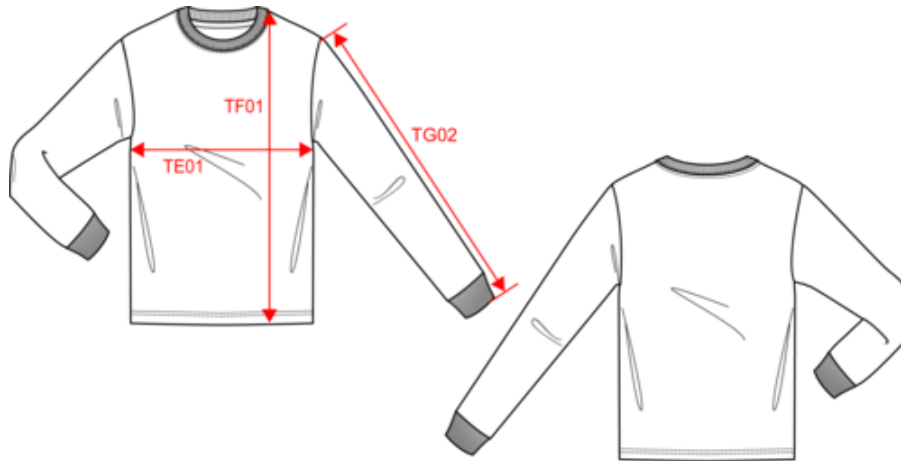

Certifications

More information

Logistic

Country of origin

Customs code

WK303

Unisex eco-friendly long sleeve t-shirt

Dimensions (cm)

Measurements in cm	XXS	XS	S	M	L	XL	XXL	3XL	4XL	5XL
TE01 - 1/2 chest width at 1.5cm below armhole	46.00	49.00	52.00	55.00	58.00	61.00	64.00	67.00	70.00	73.00
TF01 - Total height from HSP	67.00	69.00	71.00	73.00	75.00	77.00	79.00	81.00	83.00	85.00
TG02 - Long sleeve length	61.50	62.50	63.50	64.50	65.50	66.50	67.50	68.50	69.50	70.50