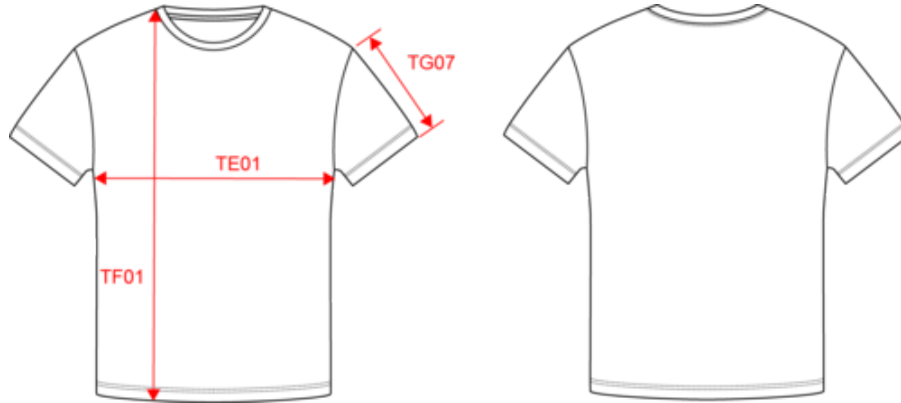

NS330

Eco-friendly unisex dropped shoulders t-shirt

100% organic cotton. Combed cotton. Regular fit with dropped shoulders. Side seams. Enzyme-washed. 1x1 ribbed neckline. Shoulders reinforced in main material. Double over stitching on cuffs and hem. This product is traceable thanks to Aware™ technology. From the start of the production process, Aware™ physical tracers, which act as a unique fingerprint, are integrated into the raw material. These tracers carry a unique, tamper-proof code, enabling the product to be authenticated by an Aware™ scanner. This information is then recorded in the blockchain, enabling the life of the product to be traced. The data is made public by a QR Code affixed to a label that gives access to the garment's digital passport, offering complete visibility of the production process and guaranteeing transparent management of the textile supply chain.

Dimensions (cm)

Measurements in cm	XXS	XS	S	M	L	XL	XXL	3XL
TE01 - 1/2 chest width at 1.5cm below armhole	46.00	49.00	52.00	55.00	58.00	61.00	64.00	67.00
TF01 - Total height from HSP	67.00	69.00	71.00	73.00	75.00	77.00	79.00	81.00
TG07 - Short sleeve length	17.50	18.00	18.50	19.00	19.50	20.00	20.50	21.00